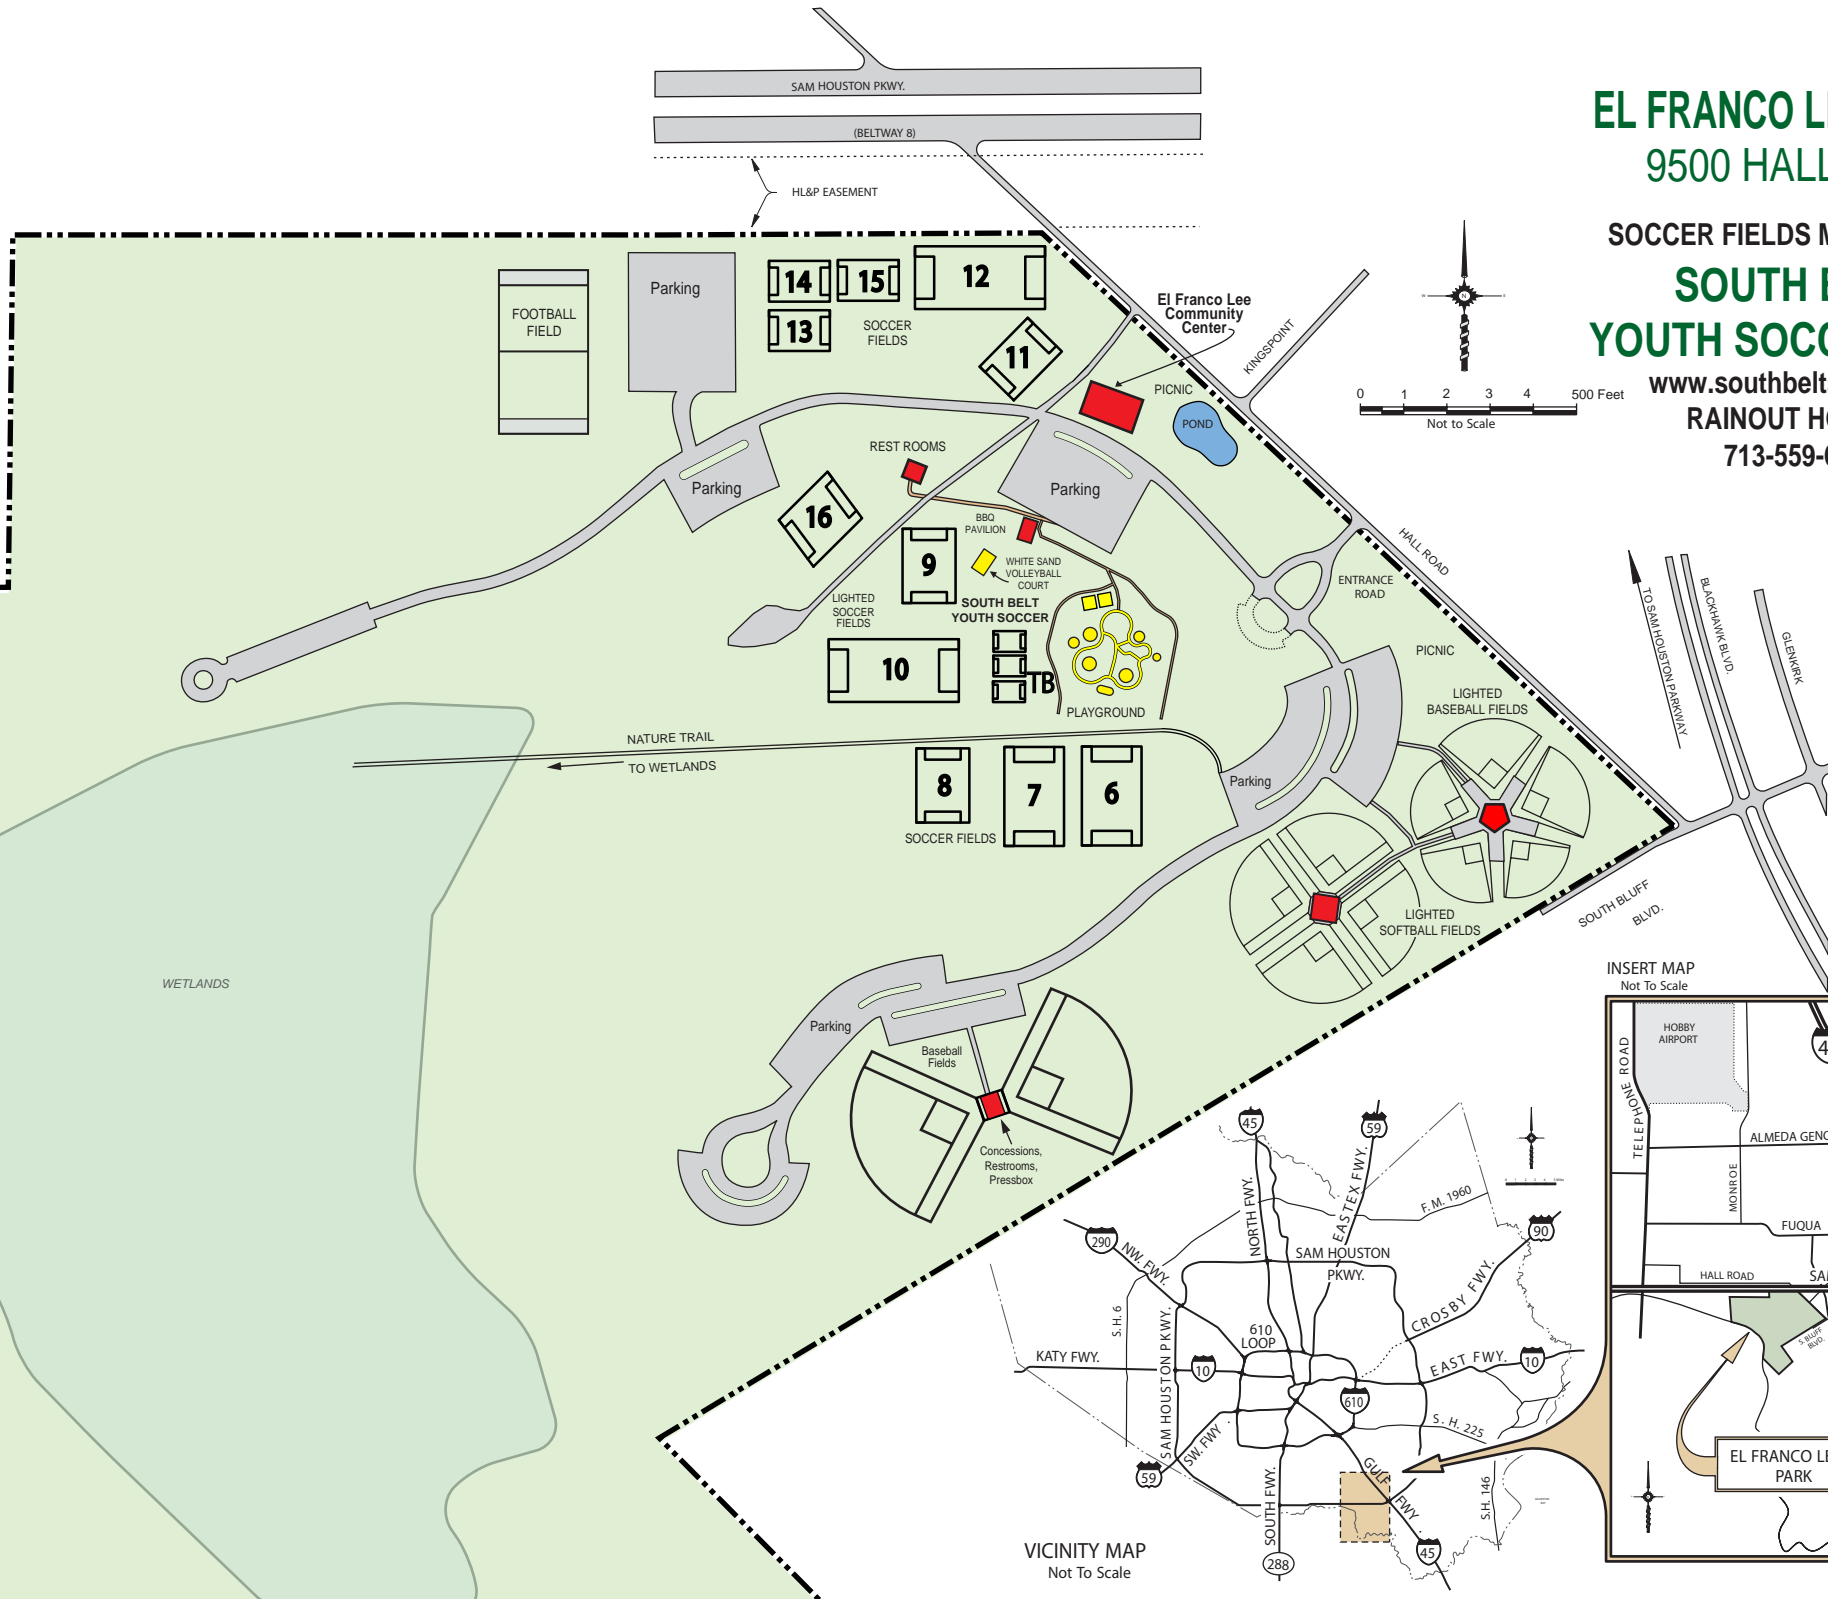

EL FRANCO LEE PARK

9500 HALL ROAD

SOCCER FIELDS MANAGED BY
**SOUTH BELT
 YOUTH SOCCER CLUB**

www.southbeltsoccer.org
 RAINOUT HOTLINE
 713-559-6200

VICINITY MAP
Not To Scale

INSERT MAP
Not To Scale