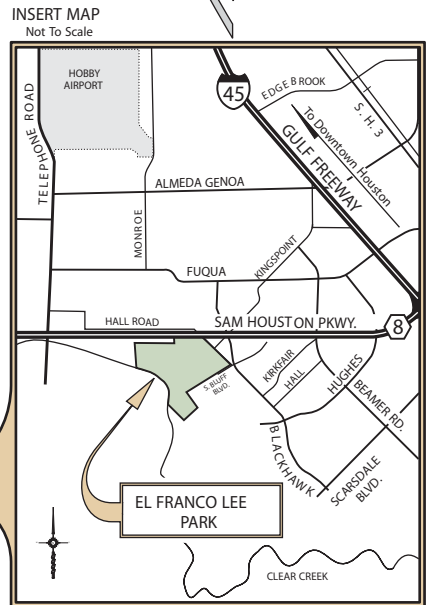

EL FRANCO LEE PARK

9500 HALL ROAD

SOCCER FIELDS MANAGED BY
**SOUTH BELT
 YOUTH SOCCER CLUB**

www.southbeltsoccer.org
 RAINOUT HOTLINE
 713-559-6200

VICINITY MAP
Not To Scale

INSERT MAP
Not To Scale