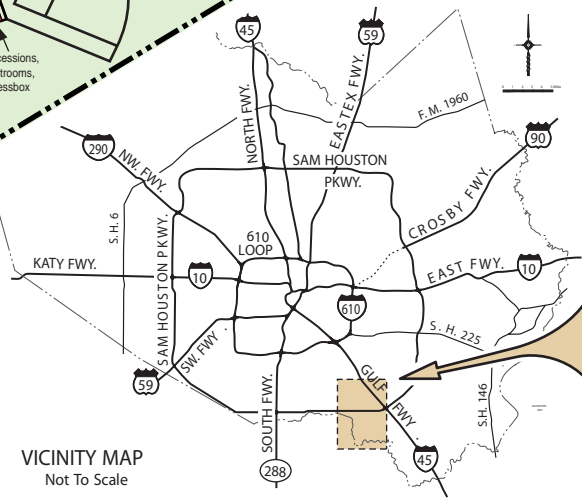

EL FRANCO LEE PARK

9500 HALL ROAD

SOCCER FIELDS MANAGED BY
**SOUTH BELT
 YOUTH SOCCER CLUB**

www.southbeltsoccer.org
 RAINOUT HOTLINE
 713-559-6200

VICINITY MAP
Not To Scale

INSERT MAP
Not To Scale